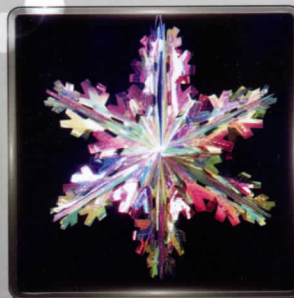

EXCITING

DECORATIVE

GLAMOROUS

Decoration Ball

Item No:B250608(12)(16)
Name:Honeycomb Ball
Size:8" (12") (16")

Item No:T250212
Name:Bell
Size:12"

Item No:G2501
Name:Maple Garland
Size:6" x 9"

Item No:G2502
Name:Leaf Garland
Size:6" x 9"

Item No:G2503
Name:Round Garland
Size:6" x 9"

Item No:G2504
Name:Heart Garland
Size:6" x 9"

Item No:S250116(24)
Name:5 point Star
Size:16" (24")

Item No:S250216(24)
Name:6 point Star
Size:16" (24")

Item No:S250316(24)
Name:Tree Snowflake
Size:16" (24")

Item No:S250416(24)
Name:Snowflake
Size:16" (24")

Item No:S250516(24)
Name:Lace Snowflake
Size:16" (24")

Item No:S250616(24)
Name:Star Snowflake
Size:16" (24")

For more information please visit our website
<http://www.rainbowfilm.com.tw>