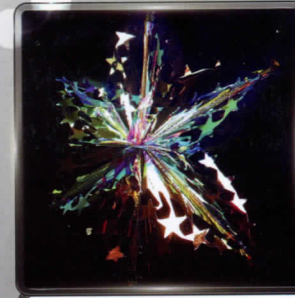

Item No:S250616(24)
Name:Star Snowflake
Size:16" (24")

For more information please visit our website
<http://www.rainbowfilm.com.tw>

日鶴實業股份有限公司 RAINBOW PACKAGE INDUSTRIAL CO.,LTD.

NO.238,LANE 256, YILIN RD.,RENDE DISTRICT,TAINAN CITY 717,TAIWAN

717台南市仁德區義林路256巷238號 TEL:886-6-2700156 FAX:886-6-2493550 E-mail:info@rainbowfilm.com.tw

台北分公司:105台北市南京東路五段50號3樓之3 TEL:886-2-27568826 FAX:886-2-27604641