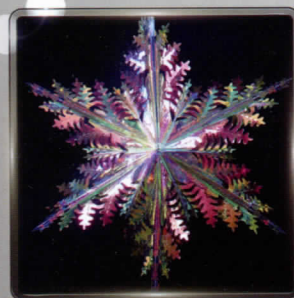

EXCITING

DECORATIVE

GLAMOROUS

Decoration Ball

Item No:B250608(12)(16)
Name:Honeycomb Ball
Size:8" (12") (16")

Item No:T250212
Name:Bell
Size:12"

Item No:G2501
Name:Maple Garland
Size:6" x 9"

Item No:G2502
Name:Leaf Garland
Size:6" x 9"

Item No:G2503
Name:Round Garland
Size:6" x 9"

Item No:G2504
Name:Heart Garland
Size:6" x 9"

Item No:S250116(24)
Name:5 point Star
Size:16" (24")

Item No:S250216(24)
Name:6 point Star
Size:16" (24")

Item No:S250316(24)
Name:Tree Snowflake
Size:16" (24")

Item No:S250416(24)
Name:Snowflake
Size:16" (24")

Item No:S250516(24)
Name:Lace Snowflake
Size:16" (24")

Item No:S250616(24)
Name:Star Snowflake
Size:16" (24")

For more information please visit our website
<http://www.rainbowfilm.com.tw>